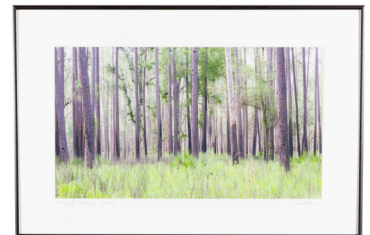

Title: New Beginnings

Artist: Kim Davidson

Signed & Framed Photograph

Size: 25.5" x 19.5"

Value: \$200

35

Title: Along the River's Edge

Artist: Kim Davidson

Unframed Photograph

Size: 19" x 13"

Value: \$100

32

Title: Osprey

Artist: Kim Davidson

Signed & Framed Photograph

Size: 25.5" x 19.5"

Value: \$200

34

Title: Longleaf Flatwoods

Artist: Cheryl Slechta

Signed & Framed Photograph

Size: 24" x 16"

Value: \$140

36