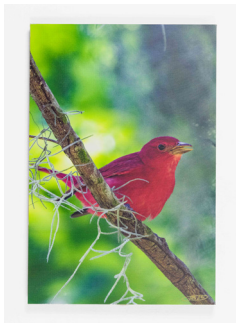

3

Title: Lost Springs
Artist: Margaret Tolbert
Signed & Framed Print
Size: 23.75" x 31"
Value: \$500

4

Title: Wonder in the Dark
Artist: John Moran
Signed & Framed Photograph
Size: 26" x 26"
Value: \$450

5

Title: Summer Tananger
Artist: Tedd Greenwald
Photograph on Canvas
Size: 20" x 29.5"
Value: \$150

6

Title: Jungle Scene
Artist: Maliere Bayard
Signed & Framed Oil Painting
Size: 25" x 20.75"
Value: \$250

7

Title: Haitian Blue Hills
Artist: Henri Jean Louis
Signed & Framed Oil Painting
Size: 13" x 25"
Value: \$125

9

Title: Indigenous Scene
Artist: Vera Louise Drysdale
Signed & Framed Illustration
Size: 18" x 19"
Value: \$100